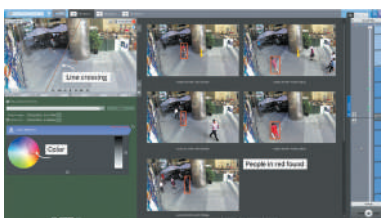

#### Keep out unauthorized parents

Real-time alerts to school personnel the moment an unauthorized parent enters a school.

#### MomentQuest

Quickly find events with multiple criteria including size, shape, color, and direction