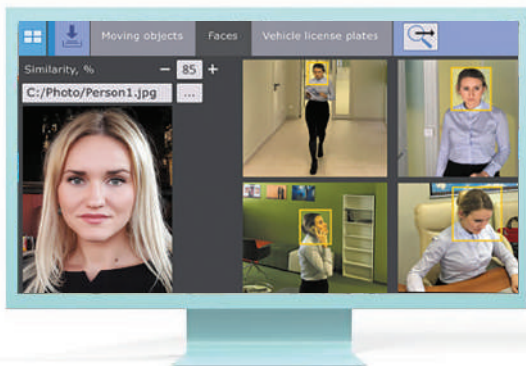

REALTIME FACIAL RECOGNITION

ID unauthorized visitors

Help prevent mass shootings

Instantly alerts school security when unauthorized individuals enter school grounds.

Alert school personnel

Secure campus events

Keep out unauthorized parents

Real-time alerts to school personnel the moment an unauthorized parent enters a school.

Remove expelled students

Instantly enroll expelled students in your watchlist.